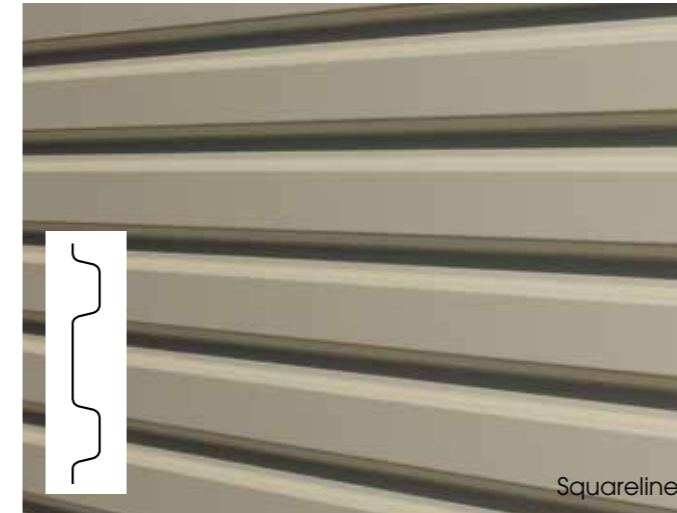

home
safe
home.™

Roll-A-Door® Squareline in Surfmist

Design & Colour Options.

Squareline

SQUARELINE

Our most popular Roll-A-Door® profile features a square profile to suit a range of home styles. Squareline also features a mini groove top sheet that ensures smooth operation and protects the door's paint finish (available on selected sizes).