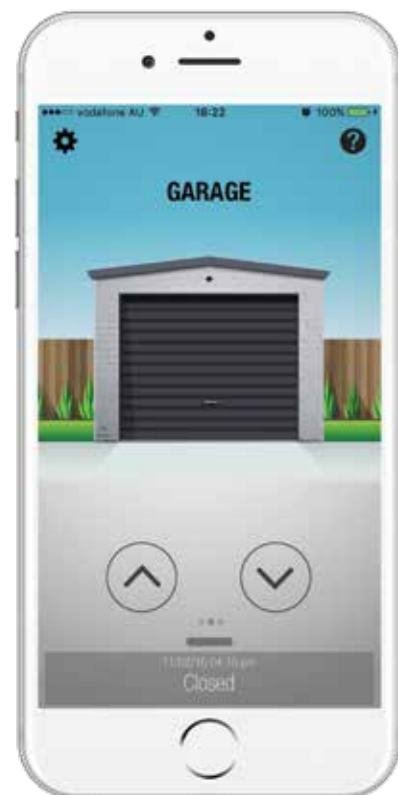

Includes:
2 x Tri-Tran™ Premium Remote Controls and Wall Mount Remote Control

b&d Controll-A-Door®

Australians have trusted B&D's garage door automation products for decades. Our latest Controll-A-Door® range builds on our rich heritage by combining smooth and reliable operation with a range of features that help protect your family and belongings.

Refer to B&D® Automation brochure for detailed specifications.

b&d Smart Phone Control Kit

B&D® Smart Hub

Have you ever left the house in the morning and thought, "Did I remember to close the garage door?".

An open garage is an open invitation for unwanted entry so it pays to know that you can control your door while you are away from home with B&D®. The kit allows you to monitor and control your garage door while you are at work or even on holidays from your compatible smart phone*.